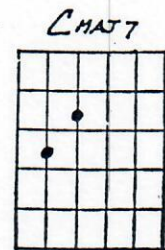

Chorus

Don't know/why there's no/sun up in the sky
Stormy/weather, /since my gal and I ain't together
Keeps rainin' all the/time
Keeps rainin' all the/time