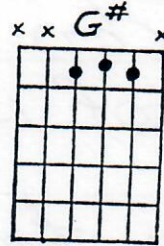

4 time
4 Key of A
(capo 1)

Sentimental Journey

#56

Pinch
1h on 4
str.
1, M on 2+3

Intro - $\frac{6}{8}$ $\frac{6}{8}$ $\frac{6}{8}$ $\frac{3}{4}$ A
A
Gonna take a/sentimental journey /
Gonna set my/heart at ease / $G^\#$ E_7 A
Gonna make a/sentimental journey / D_7 A
To renew old/memories / E_7 A