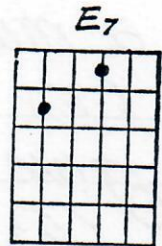

4 time
4 Key of A
(capo 1)

Sentimental Journey

#56

Pinch
1h on 4
str.
1, M on 2+3

Intro - $\frac{6}{8}$ $\frac{6}{8}$ $\frac{6}{8}$ $\frac{3}{4}$ A
A
Gonna take a/sentimental journey /
Gonna set my/heart at ease / $G^\#$ E_7 A
Gonna make a/sentimental journey / D_7 A
To renew old/memories / E_7 A

A
Got my bag, I/got my reservation /
Spent each dime I/could afford / $G^\#$ E_7 A
Like a child in/wild anticipation / D_7 A
Long to hear that/"all aboard" / E_7 A

D
Seven,/that's the time we leave, at/seven / A
I'll be waitin' up for/heaven / B_7
Countin' every mile of/railroad track E
That/takes me back / E_7 A (1 strum-lead)
(1 lead strum)