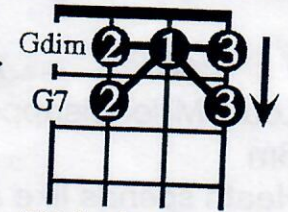

Ukulele Club of Santa Cruz "Love Songs" February 2005

C
 Let me call you sweetheart

(B7) C
F A7 D7
 I'm in love....with....you

G7
 Let me hear you whisper

C Gdim G7
 That you love....me.....too

C (B7) C
 Keep the love light glowing

F A7 D7
 In your eyes.....so.....true

F (B7) C
 Let me call you sweetheart

F D7 G7 Cyou can go back to the start now with a **G7**

I'm in love....with....you

.....or go to the finish with an **A7**
 ...and here's the finish!

F (B7) C
 Let me call you sweetheart

F D7 G7 C
 I'm in love.....with.....you!

How to do it?

Slide it down!

(that's called a "turnaround")