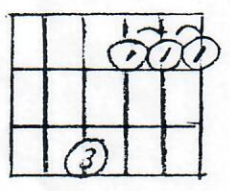

42

4/4

LA VIE EN ROSE

C *Cmaj7

Hold me close and hold me fast,

C
The magic spell you cast,

Dm7 G7
This is La Vie en Rose.

Dm7 G7
When you kiss me heaven sighs,

Dm7
And tho' I close my eyes,

G7 C Dm7 G7
I see La Vie en Rose.

C *Cmaj7
When you press me to your heart,

C C7 F
I'm in a world apart, a world where roses bloom.

*Fm C
And when you speak angels sing from above,

*Eb Dm7 G7
Every day words seems to turn into love songs.

C Cm7
Give your heart and soul to me,

C Dm G7 C C Dm G7 C -
And life will always be---- La Vie en Rose.

Cmaj7

Fm

Eb