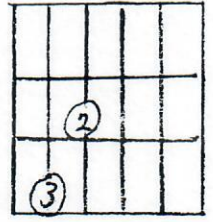

# LA VIE EN ROSE

C \*Cmaj7

Hold me close and hold me fast,

C  
The magic spell you cast,

Dm7 G7  
This is La Vie en Rose.

Dm7 G7  
When you kiss me heaven sighs,

Dm7  
And tho' I close my eyes,

G7 C Dm7 G7  
I see La Vie en Rose.

C \*Cmaj7  
When you press me to your heart,

C C7 F  
I'm in a world apart, a world where roses bloom.

\*Fm C  
And when you speak angels sing from above,

\*Eb Dm7 G7  
Every day words seems to turn into love songs.

C Cm7  
Give your heart and soul to me,

C Dm G7 C C Dm G7 C -  
And life will always be---- La Vie en Rose.

Cmaj7

Fm

Eb