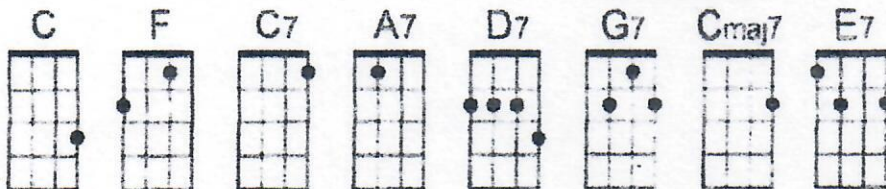

San Francisco Bay Blues

58

by Jesse Fuller

Suggested Strum: D DUDUDU

Intro: . C . . . F . . . C . . . C7 . . . F C . . . C7 . . .
 F C . C> Cmaj7> C7> A7 . . . D7 G7 . .

Verse 1 . C . . . F . . . C . . . C7 . .
 I got the blues from my baby, left me by the San Fran-cisco-o Bay

. F C . . . C7 . .
 The o-cean lin-er's gone so far a--way

. F C . . . A7 . . .
 I didn't mean to treat her so bad, she was the best girl I e-ver had

D7 G7
 Said good-bye, she like to make me cry, wanna lay down and die

. F C . . . C> Cmaj7> C7> A7
 If she ever comes back to stay its gonna be a-nother bra-and new day

D7 G7 C . . . A7
 Walkin' with my baby down by the San Fran-cisco-o Bay

D7 G7 C . C> Cmaj7> C7> A7
 Walkin' with my baby down by the San Fran-cisco-o Ba-ay hey, hey, hey he--e--ey

. D7 G7 C . . . F\ C\
 Yeah walkin' with my baby down by the San Fran-cisco-o Ba--a--a--a--ay