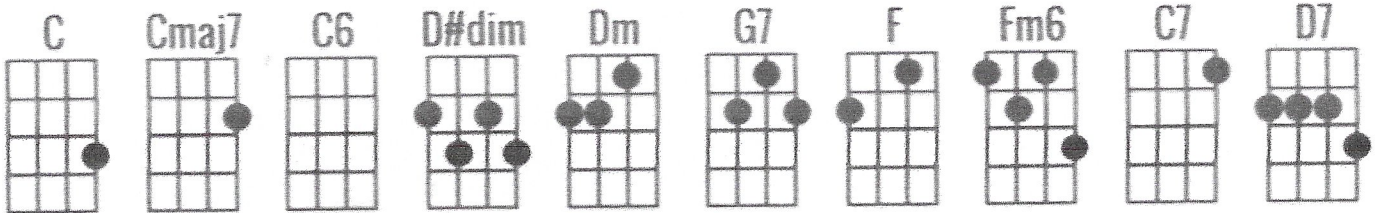

LA VIE EN ROSE

C **Cmaj7**
 Hold me close and hold me fast
C6
 The magic spell you cast
D#dim **Dm** **G7**
 This is la vie en ros - e
Dm **G7**
 When you kiss me heaven sighs
Dm
 And though I close my eyes
G7 **C6** **G7**
 I see la vie en rose

C **Cmaj7**
 When you press me to your heart
C6
 I'm in a world apart
C7 **F**
 A world where roses bloom
Fm6
 And when you speak
C
 Angels sing from above
D7
 Everyday words seems
Dm **G7**
 To turn into love songs
C **Cmaj7**
 Give your heart and soul to me
Dm **G7** **C**
 And life will always be la vie en rose