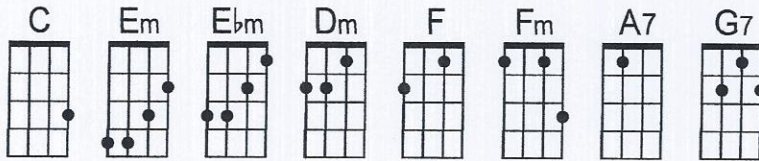

I'LL REMEMBER YOU

Vamp: C Am Dm G7

C **Em// Ebm// Dm//**

I'll remember you

F **Fm** **C** **A7**

Long after this endless summer has gone

Dm **Fm** **Dm** **G7** **C** **Am, Dm, G7**

I'll be lonely , Oh so lonely Living only to remember you

C **Em// Ebm// Dm//**

I'll remember you

F **Fm** **C** **A7**

Your voice as soft as a warm summer breeze

Dm **Fm** **Dm** **G7**

Your sweet laughter Mornings after ever after too

C

I'll remember you

Bridge:

C7 **F** **D7** **G7**

To your arms someday I'll return to stay Till then

C **Em//Ebm//Dm//**

I WILL REmember, too

F **Fm** **C** **A7**

Every bright star we made wishes upon

Dm **Fm** **Dm** **G7**

Love me always, promise always ooh ooh ooh ooh ooh

C (C7 to bridge)

You'll remember too (G7 to ending)

C **G7** **C**

Ending: I'll remember you I'll remember you