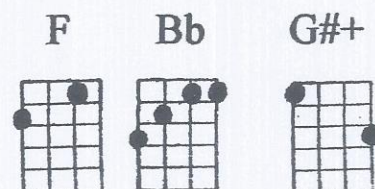

• VERSE 1

Dm G7
Close your eyes and I'll kiss you
C Am
Tomorrow I'll miss you
F Dm Bb G7
Remember I'll always be true
Dm G7
And then while I'm away
C Am
I'll write home every day
F G7 C
And I'll send all my loving to you

• VERSE 2

Dm G7
I'll pretend that I'm kissing
C Am
the lips I am missing
F Dm Bb G7
And hope that my dreams will come true
Dm G7
And then while I'm away
C Am
I'll write home every day
F G7 C
And I'll send all my loving to you

• CHORUS

Am G#+ C
All my loving I will send to you
Am G#+ C
All my loving, darling I'll be true

• Repeat First Verse & Chorus then end with....

Am C
All my loving, all my loving oooh oooh
Am C
All my loving, I will send to you

All My Loving

Beatles

Ukulele Club of Santa Cruz
February 2004 and
Jack Osborne August 2006