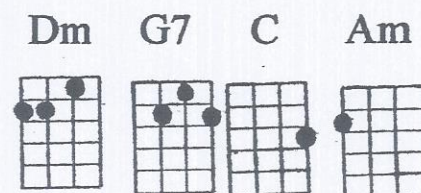

• VERSE 1

Dm G7
Close your eyes and I'll kiss you
C Am
Tomorrow I'll miss you
F Dm Bb G7
Remember I'll always be true
Dm G7
And then while I'm away
C Am
I'll write home every day
F G7 C
And I'll send all my loving to you

• VERSE 2

Dm G7
I'll pretend that I'm kissing
C Am
the lips I am missing
F Dm Bb G7
And hope that my dreams will come true
Dm G7
And then while I'm away
C Am
I'll write home every day
F G7 C
And I'll send all my loving to you

• CHORUS

Am G#+ C
All my loving I will send to you
Am G#+ C
All my loving, darling I'll be true

• Repeat First Verse & Chorus then end with....

Am C
All my loving, all my loving oooh oooh
Am C
All my loving, I will send to you

All My Loving

Beatles

Ukulele Club of Santa Cruz
February 2004 and
Jack Osborne August 2006