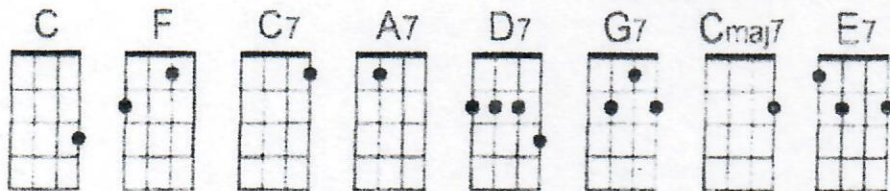

San Francisco Bay Blues

by Jesse Fuller

70

Suggested Strum: D DUDUDU

Intro: . C . . . F . . . C . . . C7 . . . F C . . . C7 . . .
 F C . C>Cmaj7>C7> A7 . . . D7 G7 . . .

Verse 1 . C . . . F . . . C . . . C7 . . .

I got the blues from my baby, left me by the San Fran-cisco-o Bay

. F C . . . C7 . . .

The o-cean lin-er's gone so far a--way

. F C . . . A7 . . .

I didn't mean to treat her so bad, she was the best girl I e-ver had

F E7

Thought I heard my bab-y, Lord, the way she used to call my name

. F C . . . C>Cmaj7>C7> A7

If she ever comes back to stay its gonna be a-nother bra-and new day

D7 G7 C . . . A7

Walkin' with my baby down by the San Fran-cisco-o Bay

D7 G7 C . C>Cmaj7>C7> A7

Walkin' with my baby down by the San Fran-cisco-o Ba-ay hey, hey, hey he--e--ey

. D7 G7 C . . . F\ C\

Yeah walkin' with my baby down by the San Fran-cisco-o Ba--a--a--a--ay