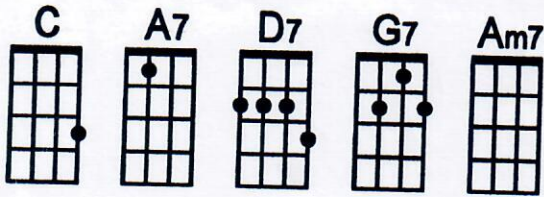

# Walk Right In (Original Lyrics)

by Gus Cannon and H. Woods (1929)

Intro: C . . . . A7 . . . . D7 . . G7 . . C . . G7

C (C<sub>2</sub>/B/Bb/) A7 D7 G7 C G7  
Walk right in, set ri-ight down, and baby let your mind roll on. . . .

C C<sub>2</sub>/B/Bb/ A7 D7 G7 C  
Hey, walk right in, set ri-ight down, and Daddy, let your mind roll on.

C (C<sub>2</sub>/B/Bb/) A7 D7 G7 C G7  
Hey, walk right in, set ri-ight down, and baby, let your mind roll on

C (C<sub>2</sub>/B/Bb/) A7 D7 G7 C  
Hey, walk right in, set ri-ight down, and Daddy, let your mind roll on

**Instrumental (with kazoo):** same chords as verse

C (C<sub>2</sub>/B/Bb/) A7 D7 G7 C G7  
Hey, walk right in, set right down, and Daddy let your mind roll on

C (C<sub>2</sub>/B/Bb/) A7 D7 G7 C A7  
Hey, walk right in, set ri-ight down, and Daddy, let your mind roll on.

D7 G7 C/ G7/ C/  
And Daddy, let your mind roll on.