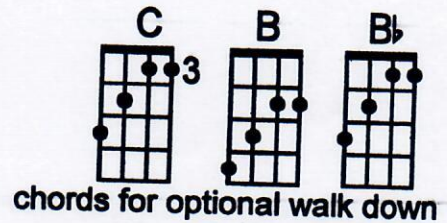

# Walk Right In (Original Lyrics)

by Gus Cannon and H. Woods (1929)

Intro: C . . . . A7 . . . . D7 . . G7 . . C . . G7

C (C<sub>2</sub>/B/Bb/) A7 D7 G7 C G7  
Walk right in, set ri-ight down, and baby let your mind roll on. . . .

C C<sub>2</sub>/B/Bb/ A7 D7 G7 C  
Hey, walk right in, set ri-ight down, and Daddy, let your mind roll on.

C (C<sub>2</sub>/B/Bb/) A7 D7 G7 C G7  
Hey, walk right in, set ri-ight down, and baby, let your mind roll on

C (C<sub>2</sub>/B/Bb/) A7 D7 G7 C  
Hey, walk right in, set ri-ight down, and Daddy, let your mind roll on

**Instrumental (with kazoo):** same chords as verse

C (C<sub>2</sub>/B/Bb/) A7 D7 G7 C G7  
Hey, walk right in, set right down, and Daddy let your mind roll on

C (C<sub>2</sub>/B/Bb/) A7 D7 G7 C A7  
Hey, walk right in, set ri-ight down, and Daddy, let your mind roll on.

D7 G7 C/ G7/ C/  
And Daddy, let your mind roll on.