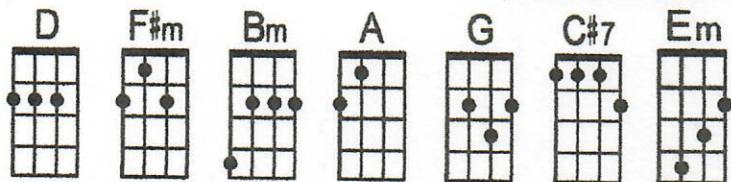

I Can't Help Falling in Love with You

By Hugo Peretti, Luigi Creatore & George David Weiss
(Based on a French melody from 1784)

6/8 time

Intro: D | F#m | Bm | A |

D . | F#m . | Bm . | . | G . | D . | A . | . | G . | A . | Bm . | G . | D . | A . | D . | . |
Wise men say only fools rush in, but I can't help falling in love with yo-o-ou

D . | F#m . | Bm . | . | G . | D . | A . | . | G . | A . | Bm . | G . | D . | A . | D . | . |
Shall I stay, would it be a sin? If I can't help falling in love with yo-o-ou

Bridge:

F#m . | C#7 . | F#m . | C#7 . | F#m . | C#7 . | F#m . | . | Em . | A . |
Like a river flows surely to the sea Darling so it goes somethi-i-i-ing are meant to be-e-e