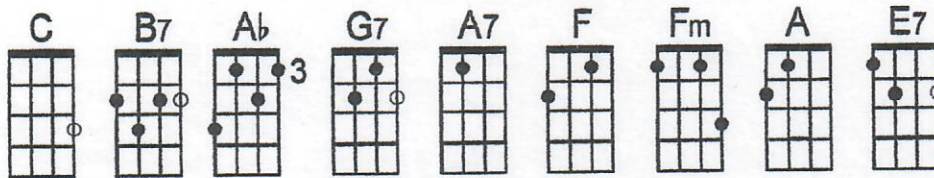

Dream a Little Dream of Me (1931)

music by Fabian Andre, Wilbur Schwandt, lyrics by Gus Kahn

Possible fingerpick intro: (h= hammer on)

C B7 Ab G7
 Stars shining bright above you,
 C B7 A7
 Night breezes seem to whisper "I love you"
 F Fm
 Birds singing in a sycamore tree
 C Ab G7
 Dream a little dream of me
 C B7 Ab G7
 Say 'nightie-night' and kiss me
 C B7 A7
 Just hold me tight and tell me you'll miss me
 F Fm
 While I'm alone and blue as can be
 C Ab C
 Dream a little dream of me

Refrain: A E7
 Stars fading but I linger on, dear
 A E7
 Still craving your kiss
 A E7
 I'm longing to linger till dawn, dear
 A Ab G7
 Just saying this:

Verse 2: C B7 Ab G7
 Sweet dreams till sunbeams find you
 C B7 A7
 Sweet dreams that leave all worries far behind you
 F Fm
 But in your dreams whatever they be
 C Ab G7 C
 Dream a little dream of me

Instrumental: C, B7, Ab, G7, C, B7, A7, F, Fm, C, Ab, G7, C

Refrain

Repeat Verse 2

Ending: (slow tempo)
 C Ab G7 C
 Dream a little dream of me