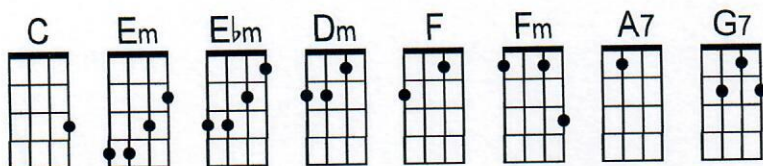

# I'LL REMEMBER YOU

Vamp: C Am Dm G7

**C**                    **Em// Ebm// Dm//**

I'll remember you

**F**            **Fm**            **C**            **A7**

Long after this endless summer has gone

**Dm**            **Fm**                            **Dm**            **G7**            **C** **Am, Dm, G7**

I'll be lonely , Oh so lonely Living only to remember you

**C**                    **Em// Ebm// Dm//**

I'll remember you

**F**            **Fm**            **C**            **A7**

Your voice as soft as a warm summer breeze

**Dm**                            **Fm**                            **Dm**            **G7**

Your sweet laughter Mornings after ever after too

**C**

I'll remember you

**Bridge:**

**C7**                            **F** **D7**                            **G7**

To your arms someday I'll return to stay Till then

**C**                    **Em//Eb//Dm//**

I WILL REmember, too

**F**            **Fm**                            **C**            **A7**

Every bright star we made wishes upon