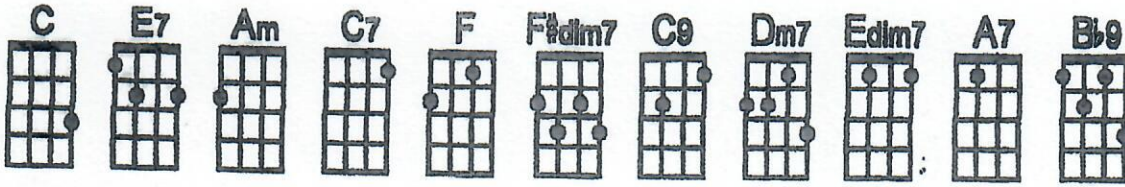

Georgia on my mind

Verse 1

C E7 Am C7 F F#dim7 C A7
 Georgia, Georgia, % the whole day through % just an old sweet song
 Dm7 G7 C9 A7 Dm7 G7
 keeps Georgia on my mind Georgia on my mind

Verse 2

C E7 Am C7 F F#dim7
 Georgia, Georgia, % a song of you % comes as
 C A7 Dm7 G7 C F/C/E7
 Sweet and clear as moonlight on the pines

Bridge

Am Dm Am F7 Am Dm Am7 D7
 Other arms reach out to me, other eyes smile tender - ly
 Am Dm C B7
 Still in peaceful dreams I see the
 Em Edim7 Dm7 G7
 Road leads back to you

Verse 3

C E7 Am C7 F F#dim7
 Georgia, Georgia % no peace I find just an
 C A7 Dm7 G7 C
 Old sweet song keeps Georgia on my mind

BRIDGE

VERSE 3

C A7 Dm7 G7 C
 Just an old sweet song keeps Georgia on my mind

F Bb9 C
 GEORGIA on my mind.