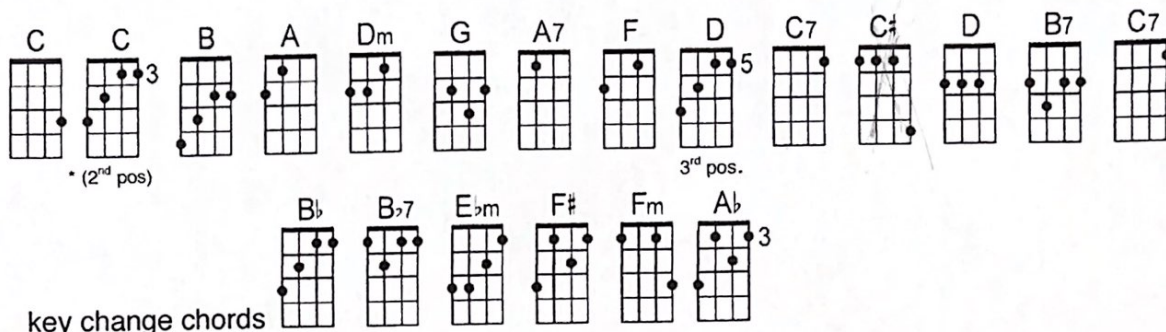

# Crazy (with key change)

By Willie Nelson

Intro: C . . . . Dm . . . . F . . Em . . Dm . . G7 . .  
(oo oo oo oo)

C \*C/B/ A Dm . . . . .  
I'm crazy . . . crazy for feelin' so lonely,  
G G7 C.. A7.. Dm . . G7 . .

I'm crazy, crazy for feelin' so blue.  
C \*C/B/ A Dm  
I knew . . . you'd love me as long as you wanted,  
G G7 C Dm B7 C7(2)  
and then someday, you'd leave me for somebody new.

(walk-up) a -----  
e -0--0--1--1--2--2--3--  
c -0--0--2--2--3--3--4--  
g -----

**\*Key change:** C# C#/ C/ Bb Ebm . . . . .  
I'm crazy, . . . for thinking that my love could hold you  
. F# Fm Ebm Bb7  
I'm crazy for tryin' and crazy for cryin'  
F# Ab C#  
And I'm crazy for loving you.