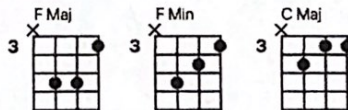

# Crazy (with key change)

By Willie Nelson

Intro: C . . . . Dm . . . . F . . Em . . Dm . . G7 . .  
(oo oo oo oo)

C \*C/B/ A Dm . . . . .  
I'm crazy . . . crazy for feelin' so lonely,  
G G7 C.. A7.. Dm . . G7 . .

I'm crazy, crazy for feelin' so blue.  
C \*C/B/ A Dm  
I knew . . . you'd love me as long as you wanted,  
G G7 C Dm B7 C7(2)  
and then someday, you'd leave me for somebody new.

(walk-up) a -----  
e -0--0--1--1--2--2--3--  
c -0--0--2--2--3--3--4--  
g -----

**\*Key change:** C# C#/ C/ Bb Ebm . . . . .  
I'm crazy, . . . for thinking that my love could hold you  
. F# Fm Ebm Bb7  
I'm crazy for tryin' and crazy for cryin'  
F# Ab C#  
And I'm crazy for loving you.