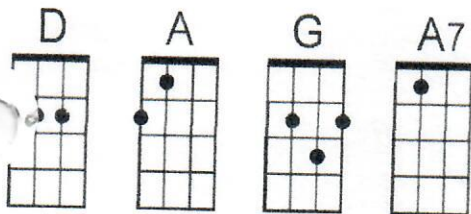

Blue Eyes Crying in the Rain - in D

by Fred Rose (1945)

D

D f# g g# A D
 In— the twi-light glow I see— ee her— Blue— eyes cryin'— in the rain—

D f# g g# A D
 When— we kissed good-bye and par-art-ed— I knew— we'd never— meet a-gain—

Bridge:

D d# e f# G g f# e
 Love— is like a dy-ing e-em-ber

D A7 a g f#
 O— on-ly mem-or-ies re-main—

e D d e f#
 And through— the a-ges I'll re-me-em-ber

A7 D a d e
 Blue— eyes cryin'— in the rain—

Instrumental:

D f# g g# A D

D f# g g# A D . a# . a . g#.

Bridge:

G g f# e
 Someday— when we— meet— up yo-on-der—

D A7 a g f# e
 We'll— stroll hand in hand a-gain—

D d e f#
 In— the land— that knows— no pa-ar-tin'—

A7 D . G . D\ A\ D\
 Blue— eyes cryin'— in the rain—