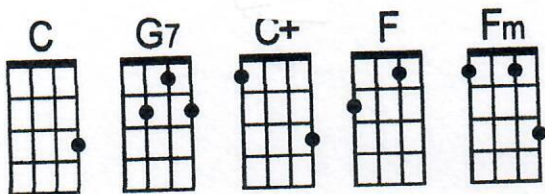

Blue Bayou (key of C)

by Roy Orbison and Joe Melson (1963)

(sing G)

C G7
I feel so bad, I've got a worried mind, I'm so lonesome all the time
G7 C
Since I left my baby behind on Blue Bayou
C G7
Saving nickels, saving dimes, working 'til the sun don't shine
G7 C
Looking forward to happier times on Blue Bayou

C G7
I'm going back some day, come what may to Blue Bayou
G7 C
Where you sleep all day and the catfish play on Blue Bayou
C C+ F Fm
All those fishing boats with their sails afloat, if I could only see
C G7 C
That familiar sunrise, through sleepy eyes, how happy I'd be.

C G7
Go to see my baby again, and to be with some of my friends
G7 C
Maybe I'd be happier then on Blue Bayou

C G7
I'm going back some day, gonna stay on Blue Bayou
G7 C
Where the folks are fine and the world is mine on Blue Bayou
C C+ F Fm
And that boy/girl of mine, by my side, the silver moon and the evening tide
C G7 C
Oh, some sweet day, I'm gonna take away this hurtin' inside
G7 C
I'll never be blue, my dreams come true, on Blue Bay- yooooouu.