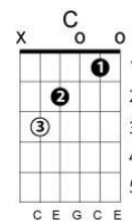

Annie's song

John Denver key G² (A)

Key: G chord progression: 1 - 4 - 5 - 6m - 4 - 5

G(A) **C(D)** **D(E)** **Em(F#m)** **C(D)** **G(A)**
 You fill up my senses, like a night in the forest.

G(A) **C(D)** **D(E)** **Am(Bm)** **C(D)** **D7(E7)**
 Like a mountain in springtime, like a walk in the rain.

G(A) **C(D)** **D(E)** **Em(F#m)** **C(D)** **G(A)**
 Come let me love you, let me give my life for you.

G(A) **C(D)** **D(E)** **Am(Bm)** **C(D)** **D7(E7)**
 Let me drown in your laughter, let me die in your arms.