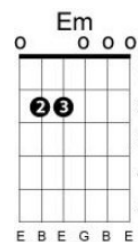

Annie's song

John Denver key G² (A)

Key: G chord progression: 1 - 4 - 5 - 6m - 4 - 5

G(A) **C(D)** **D(E)** **Em(F#m)** **C(D)** **G(A)**
 You fill up my senses, like a night in the forest.

G(A) **C(D)** **D(E)** **Am(Bm)** **C(D)** **D7(E7)**
 Like a mountain in springtime, like a walk in the rain.

G(A) **C(D)** **D(E)** **Em(F#m)** **C(D)** **G(A)**
 Come let me love you, let me give my life for you.

G(A) **C(D)** **D(E)** **Am(Bm)** **C(D)** **D7(E7)**
 Let me drown in your laughter, let me die in your arms.