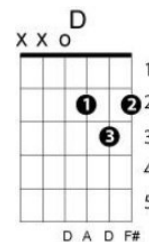

Annie's song

John Denver key G² (A)

Key: G chord progression: 1 - 4 - 5 - 6m - 4 - 5

G(A) **C(D)** **D(E)** **Em(F#m)** **C(D)** **G(A)**
 You fill up my senses, like a night in the forest.

G(A) **C(D)** **D(E)** **Am(Bm)** **C(D)** **D7(E7)**
 Like a mountain in springtime, like a walk in the rain.

G(A) **C(D)** **D(E)** **Em(F#m)** **C(D)** **G(A)**
 Come let me love you, let me give my life for you.

G(A) **C(D)** **D(E)** **Am(Bm)** **C(D)** **D7(E7)**
 Let me drown in your laughter, let me die in your arms.