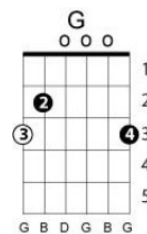

Annie's song

John Denver key G² (A)

Key: G chord progression: 1 - 4 - 5 - 6m - 4 - 5

G(A) **C(D)** **D(E)** **Em(F#m)** **C(D)** **G(A)**
 You fill up my senses, like a night in the forest.

G(A) **C(D)** **D(E)** **Am(Bm)** **C(D)** **D7(E7)**
 Like a mountain in springtime, like a walk in the rain.

G(A) **C(D)** **D(E)** **Em(F#m)** **C(D)** **G(A)**
 Come let me love you, let me give my life for you.

G(A) **C(D)** **D(E)** **Am(Bm)** **C(D)** **D7(E7)**
 Let me drown in your laughter, let me die in your arms.