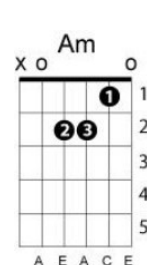

Annie's song

John Denver key G² (A)

Key: G chord progression: 1 - 4 - 5 - 6m - 4 - 5

G(A) **C(D)** **D(E)** **Em(F#m)** **C(D)** **G(A)**
 You fill up my senses, like a night in the forest.

G(A) **C(D)** **D(E)** **Am(Bm)** **C(D)** **D7(E7)**
 Like a mountain in springtime, like a walk in the rain.

G(A) **C(D)** **D(E)** **Em(F#m)** **C(D)** **G(A)**
 Come let me love you, let me give my life for you.

G(A) **C(D)** **D(E)** **Am(Bm)** **C(D)** **D7(E7)**
 Let me drown in your laughter, let me die in your arms.